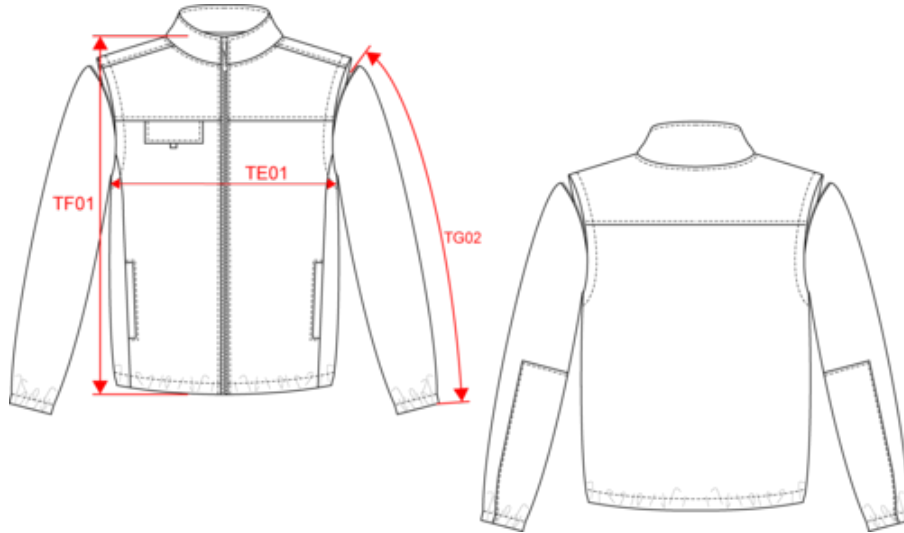

### Dimensions (cm)

Measurements in cm	S	M	L	XL	XXL	3XL	4XL
TE01 - 1/2 chest width at 1.5cm below armhole	53.00	56.00	59.00	62.00	65.00	68.00	71.00
TF01 - Total height from HSP	70.75	72.75	74.75	76.75	78.75	80.75	82.75
TG02 - Long sleeve length	68.50	70.00	71.50	73.00	74.50	76.00	77.50