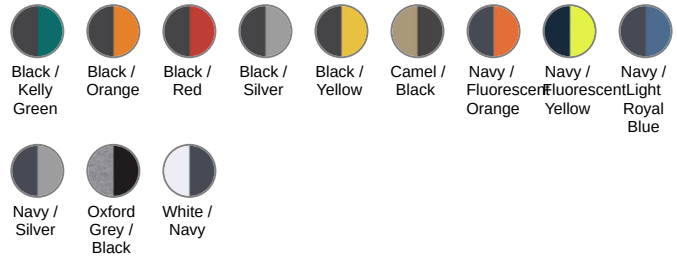

WK3020

Men's short-sleeved Day To Day t-shirt

- Extremely hard-wearing and washable at 60°C.
- Day To Day Collection : everyday professional attire.
- Contrasting piping on shoulders and cuffs. Complete work outfit and mix-and-match colours.

65% polyester/35% cotton. Combed cotton. Jersey fabric. Washable at 60°C. Anti-pilling treatment. Crew neckline with elastane. Contrasting piping at shoulders and inner neck. Rib finishing with contrasting tipping at cuffs. Twin needle finishing at hem. Ideal for daily use.

Certifications

More information

Logistic

Country of origin

BD - Bangladesh

Customs code

61099020

Also available in version

WK3021