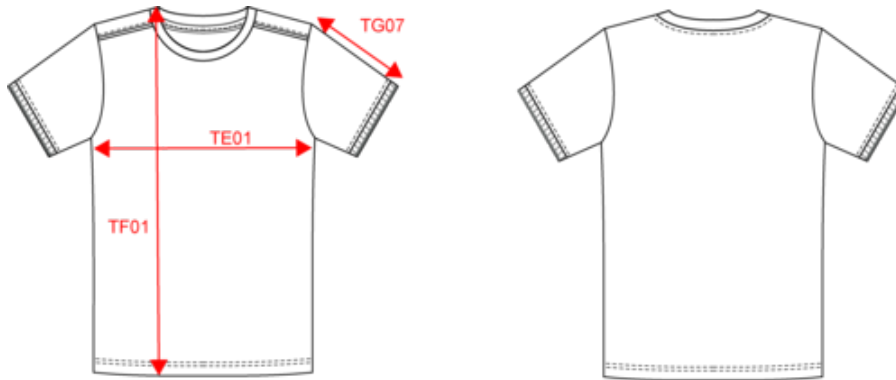

65% polyester/35% cotton. Combed cotton. Jersey fabric. Washable at 60°C. Anti-pilling treatment. Crew neckline with elastane. Contrasting piping at shoulders and inner neck. Rib finishing with contrasting tipping at cuffs. Twin needle finishing at hem. Ideal for daily use.

WK3021

WK3020

Men's short-sleeved Day To Day t-shirt

Dimensions (cm)

Measurements in cm	S	M	L	XL	XXL	3XL	4XL	5XL
TE01 - 1/2 chest width at 1.5cm below armhole	50.00	53.00	56.00	59.00	62.00	65.00	68.00	71.00
TF01 - Total height from HSP	70.00	72.00	74.00	76.00	78.00	80.00	82.00	84.00
TG07 - Short sleeve length	22.50	23.25	24.00	24.75	25.50	26.25	27.00	27.75