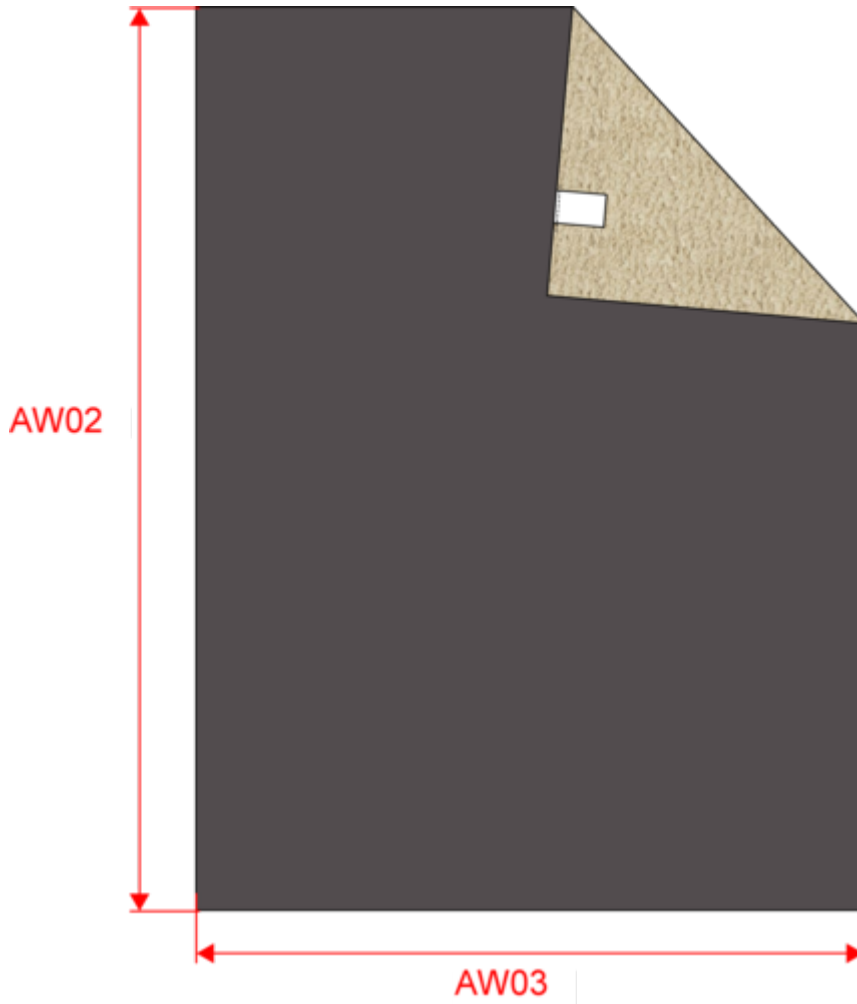

KP431

Sherpa blanket

- Incredibly soft, fluffy and warm.
- This double-sided sherpa and fleece plaid has a “fluffy” feel on one side and a “velvety” feel on the other.

100% polyester blanket. One side with polar fleece, the other with sherpa lining.

Certifications

More information

Logistic

Country of origin

Customs code

KP431

Sherpa blanket

Dimensions (cm)

Measurements in cm	One Size
AW02 - Total height	160.00
AW03 - Total width	130.00

KP431

Sherpa blanket

Colours information

Beige

RVB : 170,160,148
Pantone C : 7536C
Pantone TCX :
16-0806TCX

Cherry Red

RVB : 147,2,38
Pantone C : 7427C
Pantone TCX : 19-1862TCX