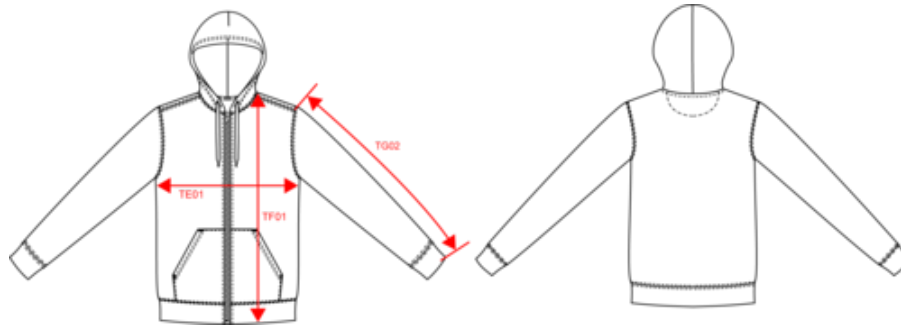

KARIBAN

K4030

Men's eco-friendly zip-through hoodie

- Fashion and eco-responsibility.
- Made from 3-yarn LSF : hard-wearing and resistant in the wash.
- No label : 100 % customisable for your brand.

85% cotton/15% polyester. Made from 85% organic cotton and 15% recycled polyester post-consumer. 100% cotton outer surface. LSF (Low Shrinkage Fleece) 3-thread brushed fleece. Combed cotton. Enzyme-washed. Straight fit. Kangaroo pocket. Matching nylon zip. Lined hood with 180 gr 100% cotton Jersey. 1x1 ribbed cuffs and hem in tubular assembling for a better finish. Matching jersey taped neck and half-moon finish inside neck. Twin needle stitching at neck, cuffs and hem. No brand label at neck, size tab only for ease of rebranding.

K4030

Men's eco-friendly zip-through hoodie

Dimensions (cm)

Measurements in cm	XS	S	M	L	XL	XXL	3XL	4XL
TE01 - 1/2 chest width at 1.5cm below armhole	48.00	51.00	54.00	57.00	60.00	63.00	66.00	69.00
TF01 - Total height from HSP	66.00	68.00	70.00	72.00	74.00	76.00	78.00	80.00
TG02 - Long sleeve length	65.00	66.00	67.00	68.00	69.00	70.00	71.00	72.00