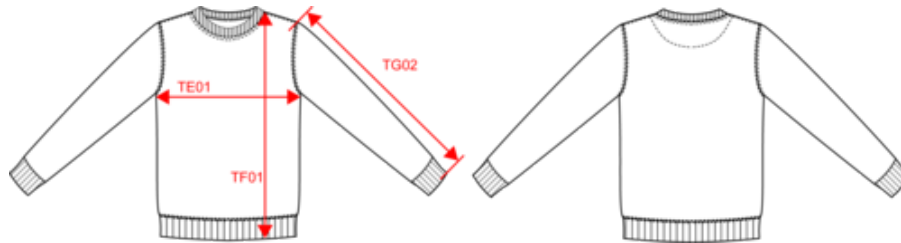

85% cotton/15% polyester. Made from 85% organic cotton and 15% post-consumer recycled polyester. 100% cotton outer surface. LSF (Low Shrinkage Fleece) 3-thread brushed fleece. Combed cotton. Enzyme-washed. Straight fit. 1x1 ribbed neck, cuffs and hem in tubular assembling for a better finish. Matching jersey taped neck and half-moon finish inside neck. Twin needle stitching at neck, cuffs and hem. No brand label at neck, size tab only for ease of rebranding.

K4025

Eco-friendly crew neck sweatshirt

Dimensions (cm)

Measurements in cm	XS	S	M	L	XL	XXL	3XL	4XL	5XL
TE01 - 1/2 chest width at 1.5cm below armhole	48.00	51.00	54.00	57.00	60.00	63.00	66.00	69.00	72.00
TF01 - Total height from HSP	66.00	68.00	70.00	72.00	74.00	76.00	78.00	80.00	82.00
TG02 - Long sleeve length	65.00	66.00	67.00	68.00	69.00	70.00	71.00	72.00	73.00